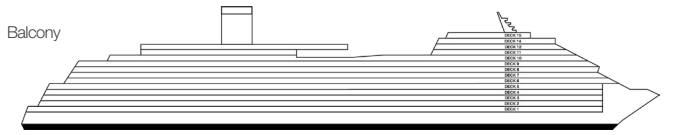

ACCOMMODATIONS SYMBOL LEGEND

- ★ 2 Twin Beds (convert to King) and Single Sofa Bed
- 2 Twin Beds (convert to King) and 1 Upper Pullman
- ◐ King Bed (does not convert to Twin Beds) and 1 Upper Pullman
- 2 Twin Beds (convert to King) and 2 Upper Pullmans
- 2 Twin Beds (convert to King), Single Sofa Bed and 1 Upper Pullman
- 2 Twin Beds (convert to King), Single Sofa Bed with Convertible Bunk

Gross Tonnage: 135,500 Length: 1,061 feet Beam: 122 feet
 Cruising Speed: 18 Knots Guest Capacity: 4,072 (Double Occupancy)
 Total Staff: 1,424 Registry: The Bahamas

Terrazza Accommodations 1A Interior 1E Cabana 1I Aft-View Extended Balcony 1L Premium Balcony 1M Premium Vista Balcony