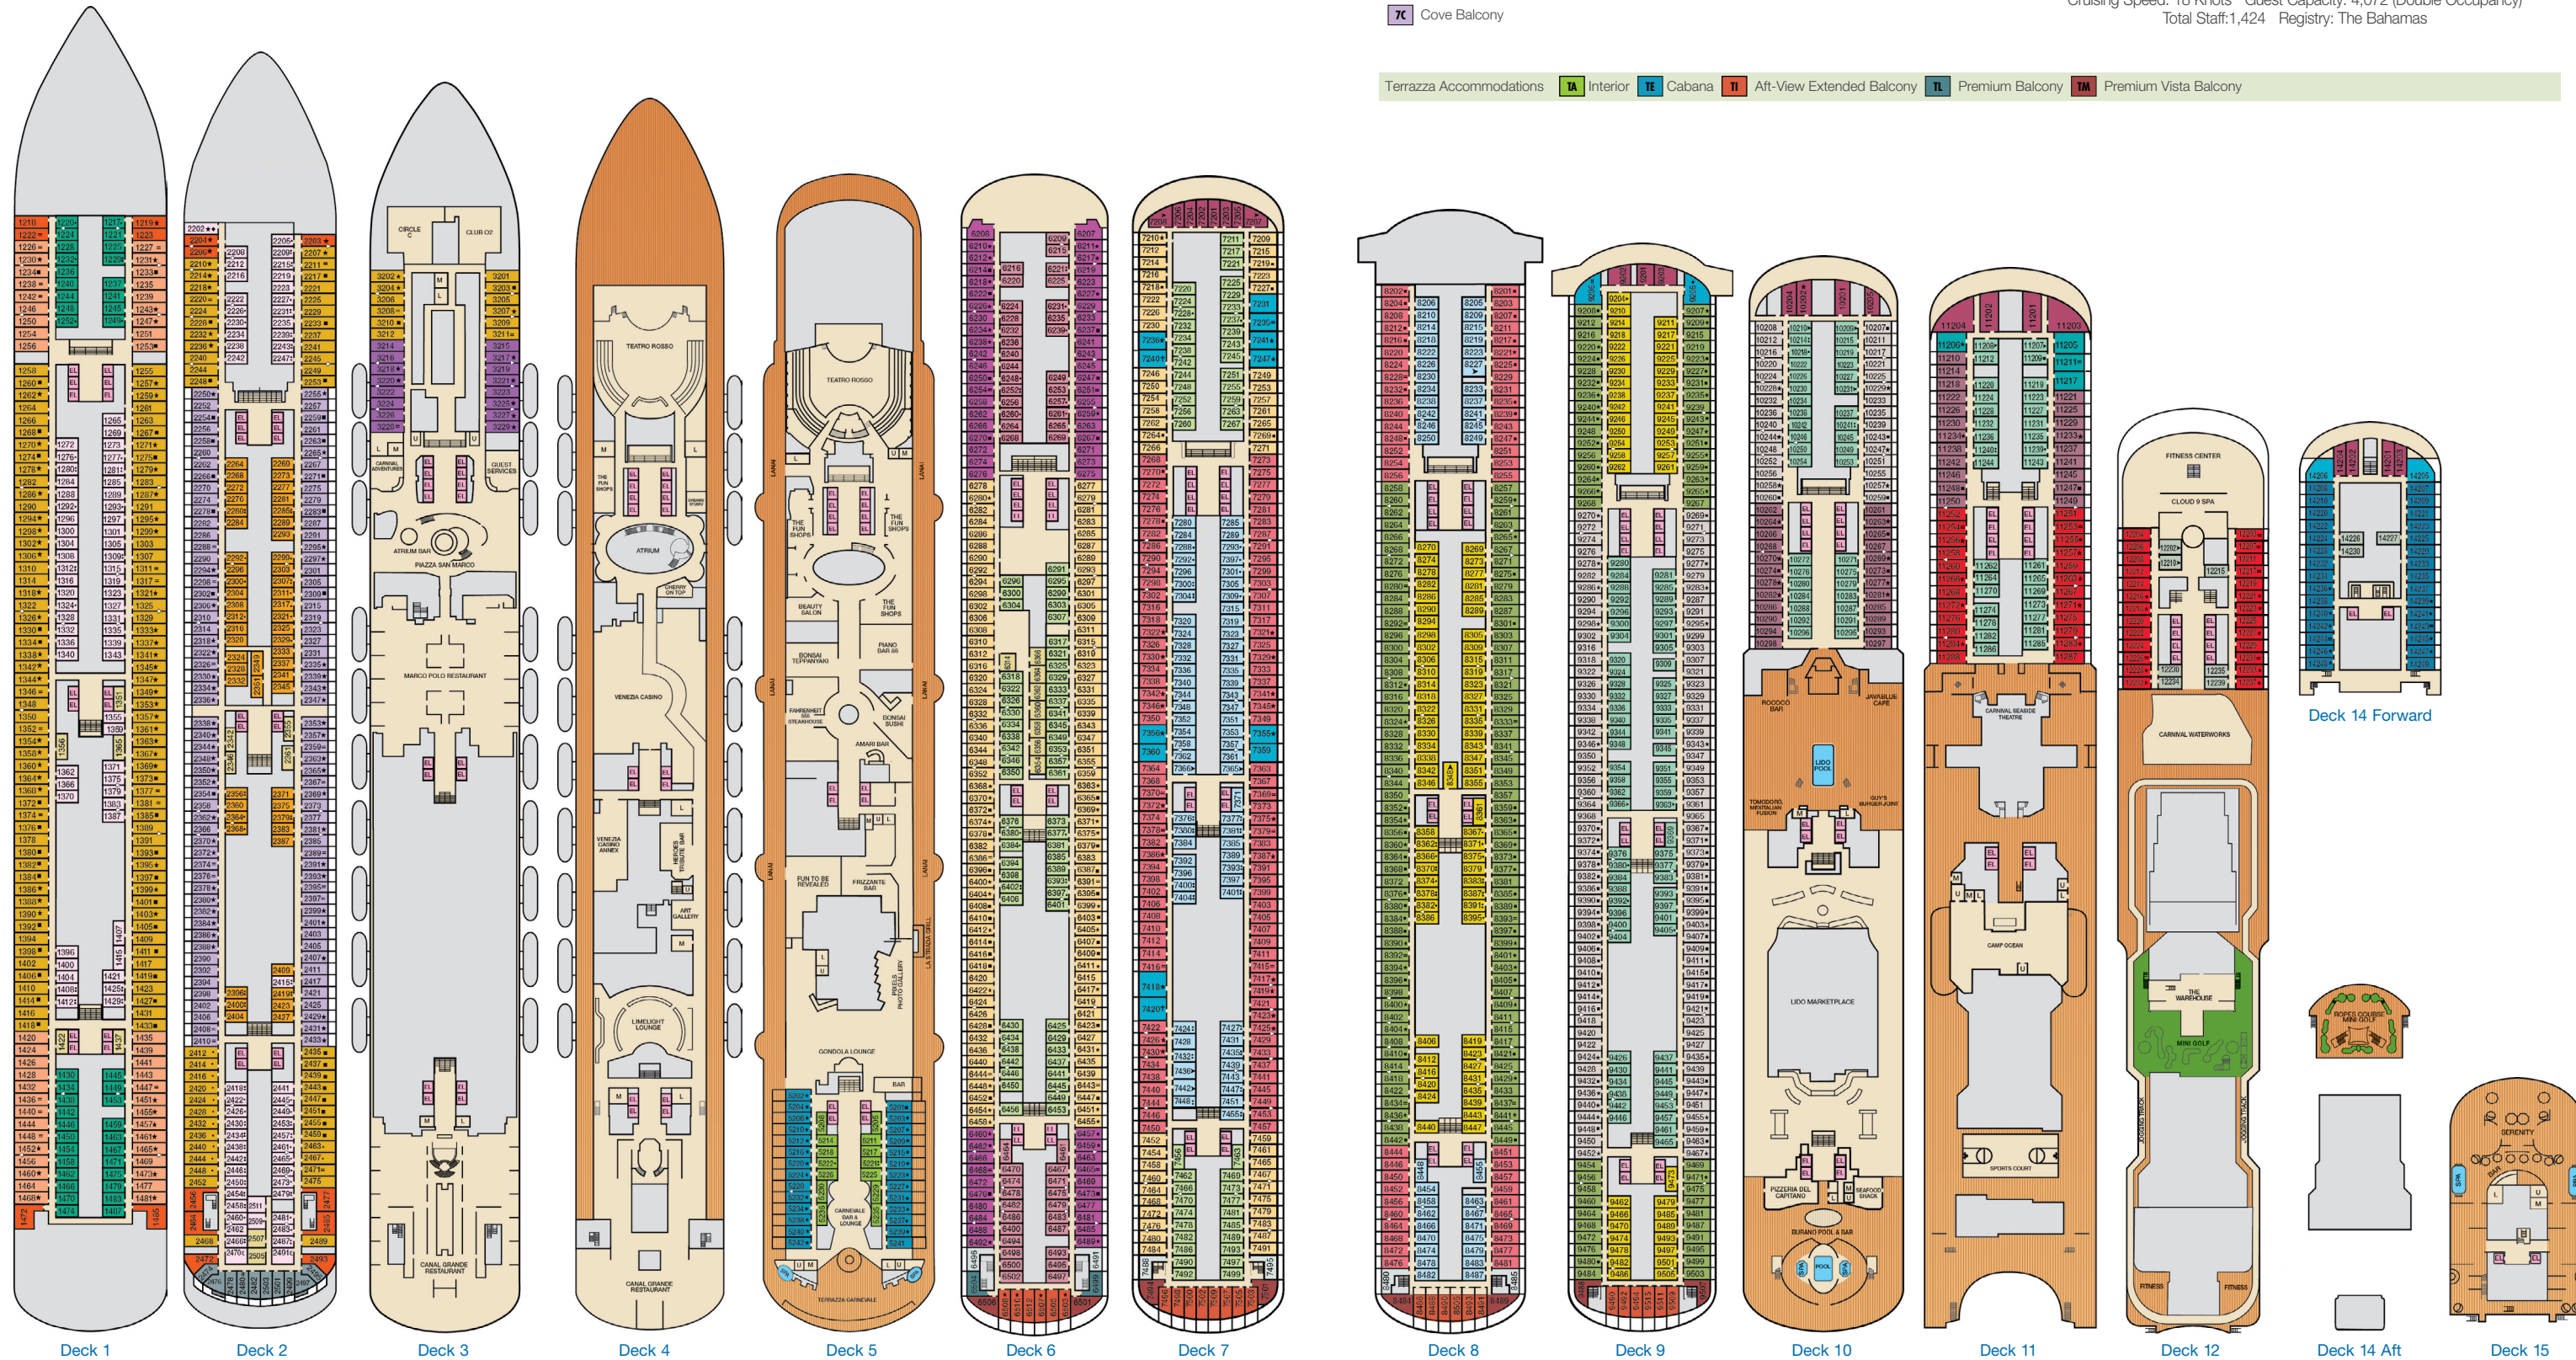

ACCOMMODATIONS SYMBOL LEGEND

- ★ 2 Twin Beds (convert to King) and Single Sofa Bed
- 2 Twin Beds (convert to King) and 1 Upper Pullman
- ◐ King Bed (does not convert to Twin Beds) and 1 Upper Pullman
- 2 Twin Beds (convert to King) and 2 Upper Pullmans
- 2 Twin Beds (convert to King), Single Sofa Bed and 1 Upper Pullman
- 2 Twin Beds (convert to King), Single Sofa Bed with Convertible Bunk

- † 2 Twin Beds (convert to King) and Double Sofa Bed
- ▶ King Bed does not convert to Twin Beds
- ◆ Stateroom with 2 Porthole Windows
- ◁ Connecting staterooms (ideal for families and groups of friends)
- U Unisex Wheelchair Accessible Restroom
- OS Ocean Suite with obstructed views: 9205, 9206.
- 6L 6M Staterooms with obstructed views: 1460, 1473, 2452, 2475

CATEGORIES

- 1A Interior Upper/Lower
- 4A 4B 4C 4D 4E 4F 4G 4H 4I Interior
- 4J Interior with Picture Window (Walkway View)
- 6A 6B Ocean View
- 6L 6M Deluxe Ocean View
- 7C Cove Balcony
- 8A 8B 8C 8D 8E 8F 8G 8H Balcony
- 8M Aft-View Extended Balcony
- 9B Premium Balcony
- OS Ocean Suite

Gross Tonnage: 135,500 Length: 1,061 feet Beam: 122 feet
 Cruising Speed: 18 Knots Guest Capacity: 4,072 (Double Occupancy)
 Total Staff: 1,424 Registry: The Bahamas

Terrazza Accommodations 1A Interior 1E Cabana 1I Aft-View Extended Balcony 1L Premium Balcony 1M Premium Vista Balcony