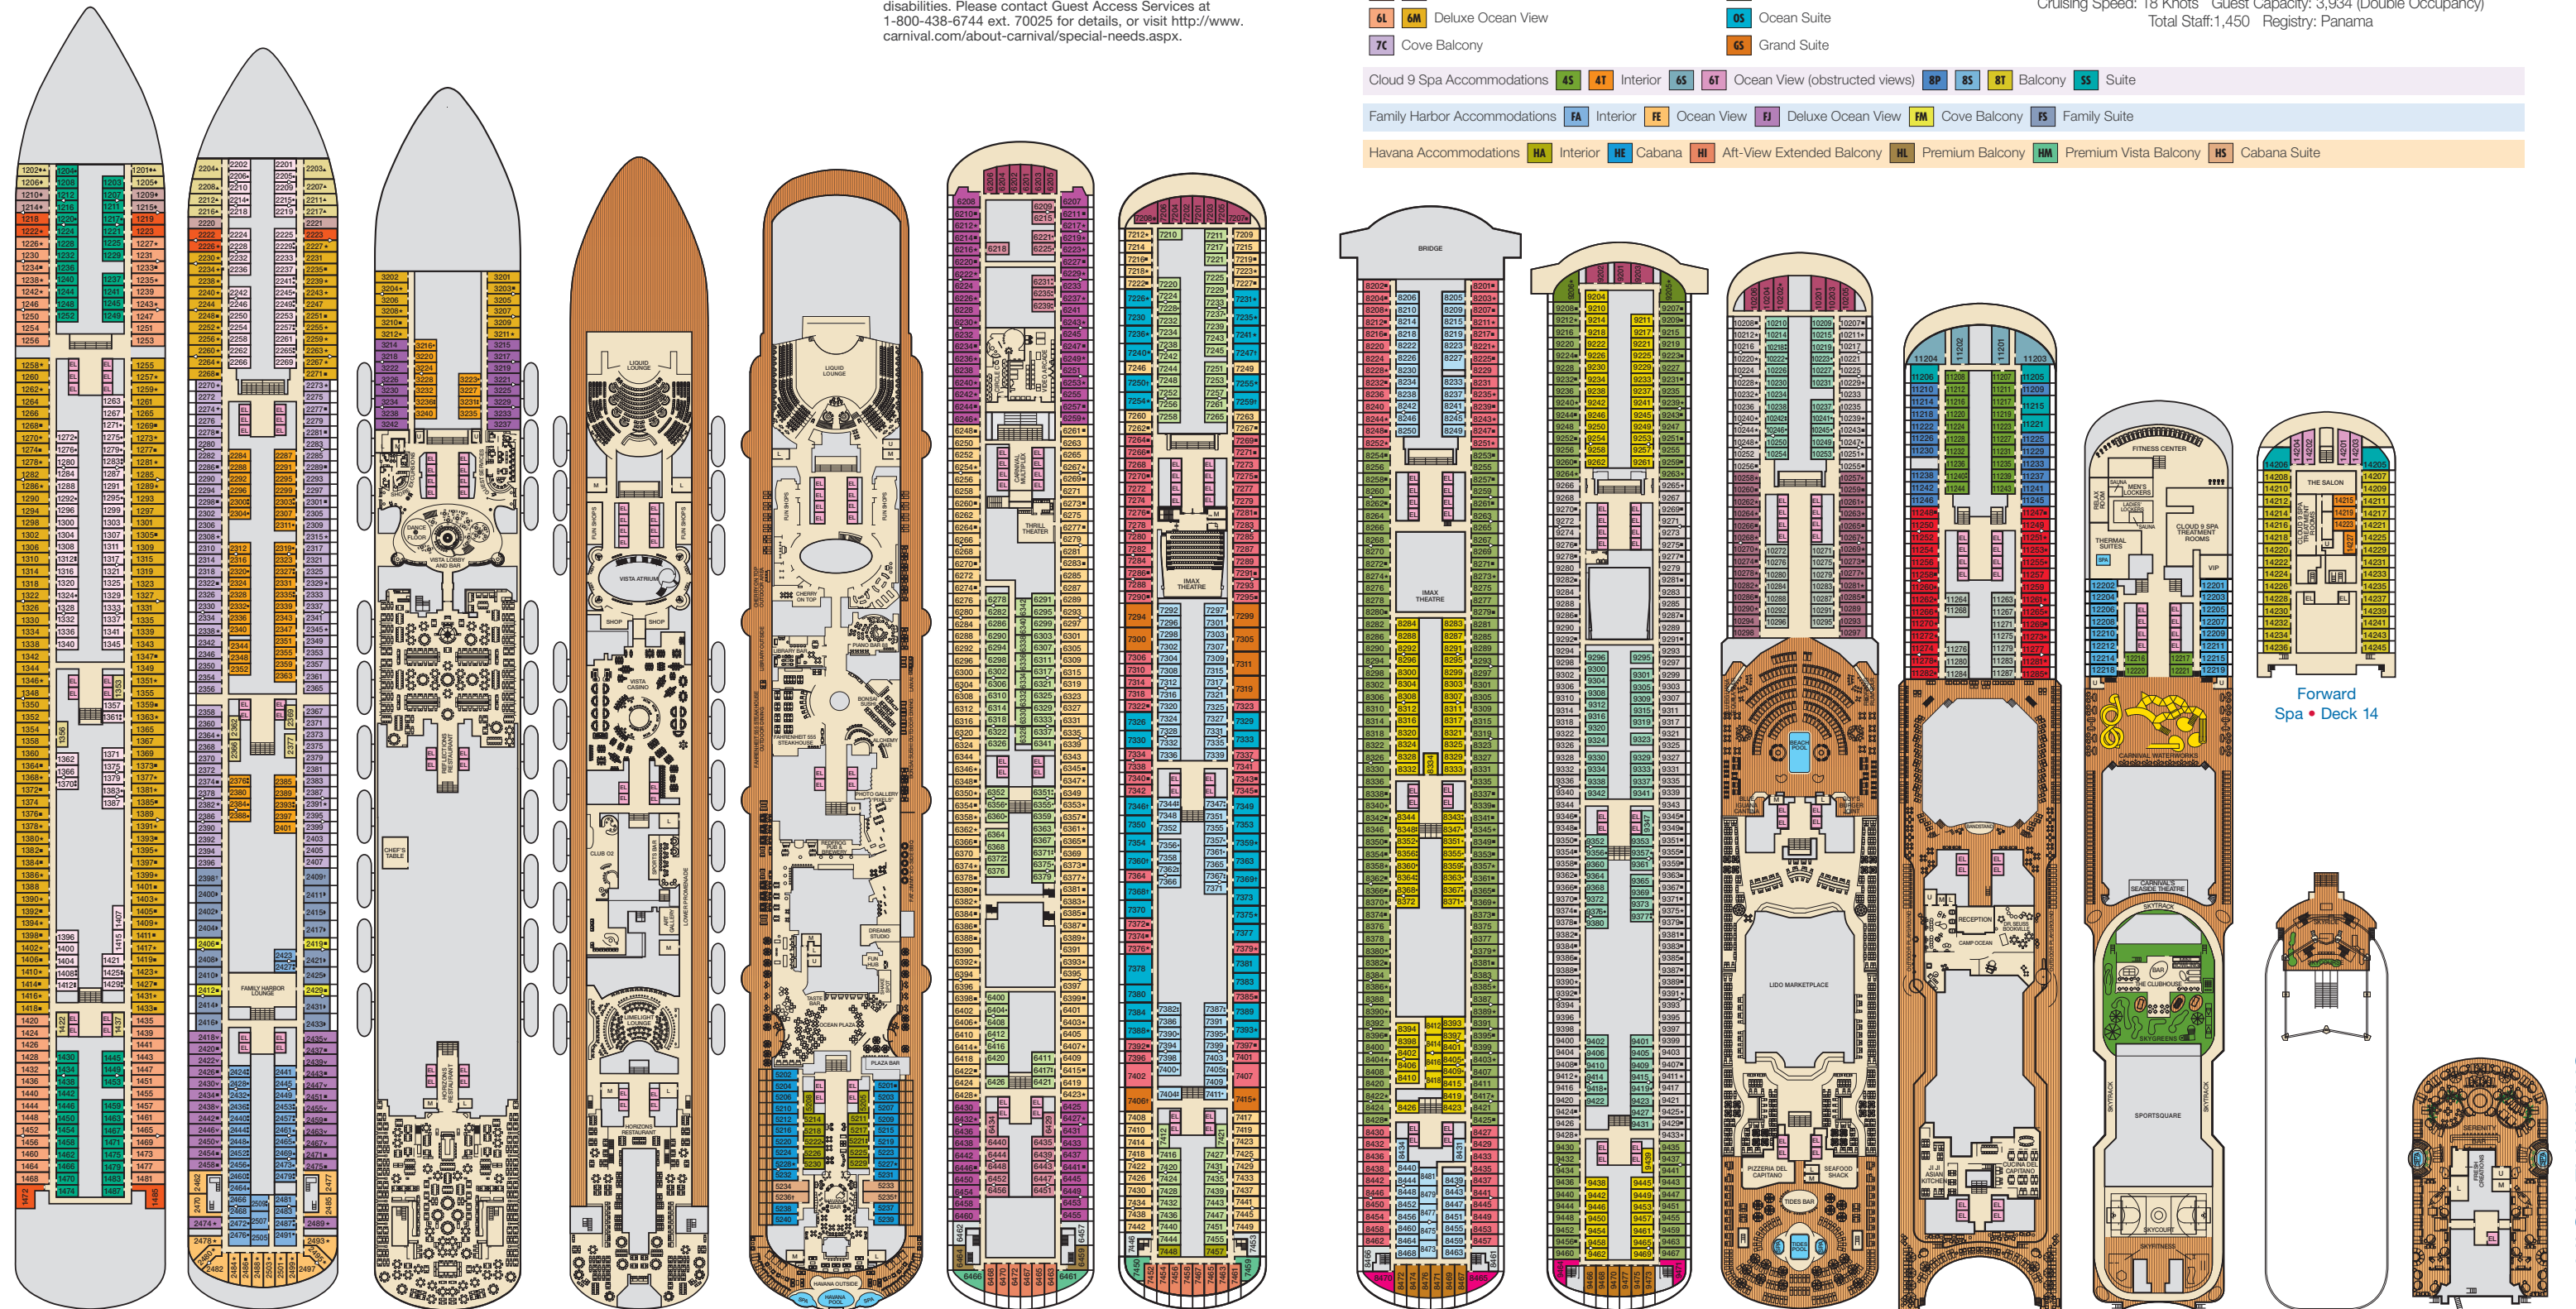

ACCOMMODATIONS SYMBOL LEGEND

- ▲ Twin Bed and Single Sofa Bed
- ★ 2 Twin Beds (convert to King) and Single Sofa Bed
- 2 Twin Beds (convert to King) and 1 Upper Pullman
- 2 Twin Beds (convert to King) and 2 Upper Pullmans
- 2 Twin Beds (convert to King), Single Sofa Bed and 1 Upper Pullman
- ▶ 2 Twin Beds (convert to King), Double Sofa Bed and 1 Lower Pullman
- † 2 Twin Beds (convert to King) and Double Sofa Bed
- ▼ 2 Twin Beds (convert to King), Single Sofa Bed and 2 Upper Pullmans. Beds do not convert to King when both Upper Pullmans in use.
- ◆ Stateroom with 2 Porthole Windows
- ◁ Connecting staterooms (ideal for families and groups of friends)
- ★ Twin Beds do not convert to a King Bed.
- U Unisex Wheelchair Accessible Restroom
- 4S Junior Suites with obstructed views: 9205, 9206.
- 6B Staterooms with obstructed views: 3222, 3226, 3230, 3234, 3238, 3242, 3219, 3221, 3225, 3229, 3233, 3237
- ⊘ All accommodations are non-smoking.

CATEGORIES

- 1A Interior Upper/Lower
- P1 Porthole
- 4A 4B 4C 4D 4E 4F 4G 4H 4I Interior
- 4J Interior with Picture Window (obstructed views)
- 6A 6B Ocean View
- 6L 6M Deluxe Ocean View
- 7C Cove Balcony
- 8A 8B 8C 8D 8E 8F 8G Balcony
- 9B Premium Balcony
- 8N Aft-View Extended Balcony
- 9C Premium Vista Balcony
- J5 Junior Suite
- O5 Ocean Suite
- G5 Grand Suite

Gross Tonnage: 133,500 Length: 1,055 feet Beam: 122 feet
 Cruising Speed: 18 Knots Guest Capacity: 3,934 (Double Occupancy)
 Total Staff: 1,450 Registry: Panama

- Cloud 9 Spa Accommodations 4S 4T Interior 6S 6T Ocean View (obstructed views) 8P 8S 8T Balcony SS Suite
- Family Harbor Accommodations FA Interior FE Ocean View FJ Deluxe Ocean View FM Cove Balcony FS Family Suite
- Havana Accommodations HA Interior HE Cabana HI Aft-View Extended Balcony HL Premium Balcony HM Premium Vista Balcony HS Cabana Suite