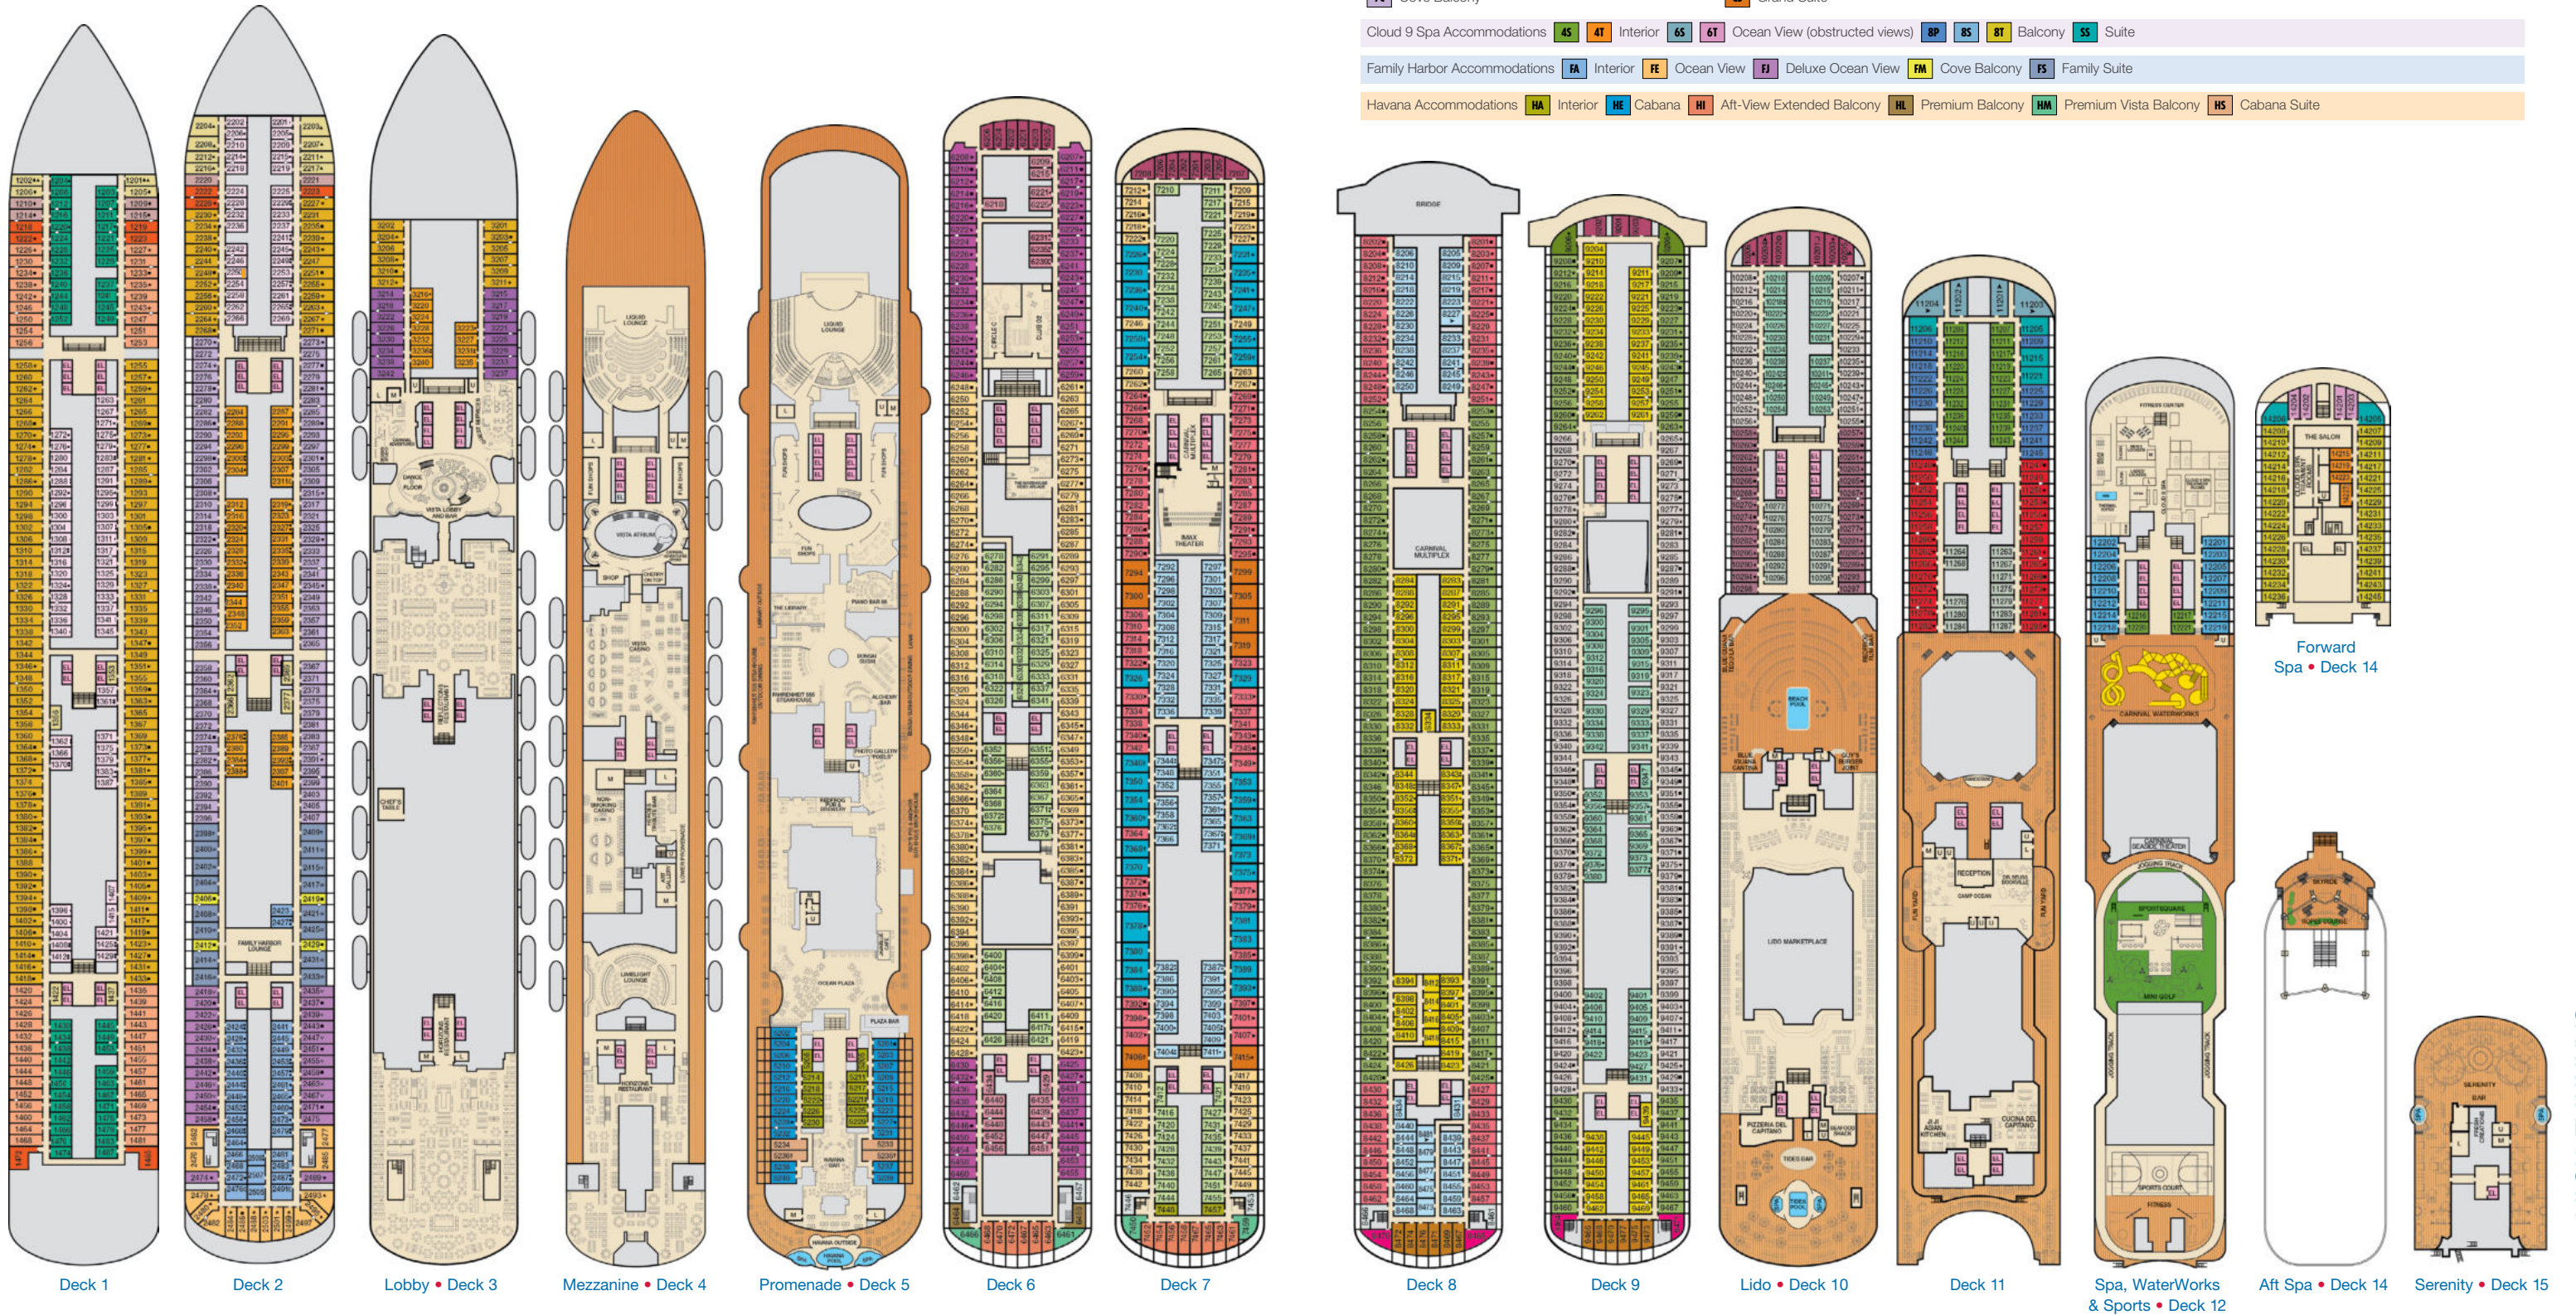

CATEGORIES

1A Interior Upper/Lower	8A Balcony
P1 Porthole	8B Premium Balcony
4A Interior	8C Aft-View Extended Balcony
4B Interior	8D Aft-View Extended Balcony
4C Interior	8E Premium Vista Balcony
4D Interior	8F Premium Vista Balcony
4E Interior	9C Premium Vista Balcony
4F Interior	JS Junior Suite
4G Interior	OS Ocean Suite
4H Interior	GS Grand Suite
4I Interior	
4J Interior with Picture Window (obstructed views)	
6A Ocean View	
6B Ocean View	
6L Deluxe Ocean View	
6M Deluxe Ocean View	
7C Cove Balcony	

Cloud 9 Spa Accommodations	4S Interior	4T Interior	6S Ocean View (obstructed views)	6T Ocean View (obstructed views)	8P Balcony	8S Balcony	8T Balcony	SS Suite
----------------------------	-------------	-------------	----------------------------------	----------------------------------	------------	------------	------------	----------

Family Harbor Accommodations	FA Interior	FE Ocean View	FJ Deluxe Ocean View	FM Cove Balcony	FS Family Suite
------------------------------	-------------	---------------	----------------------	-----------------	-----------------

Gross Tonnage: 133,500 Length: 1,055 feet Beam: 122 feet
 Cruising Speed: 18 Knots Guest Capacity: 3,934 (Double Occupancy)
 Total Staff: 1,450 Registry: Panama

Forward Spa • Deck 14